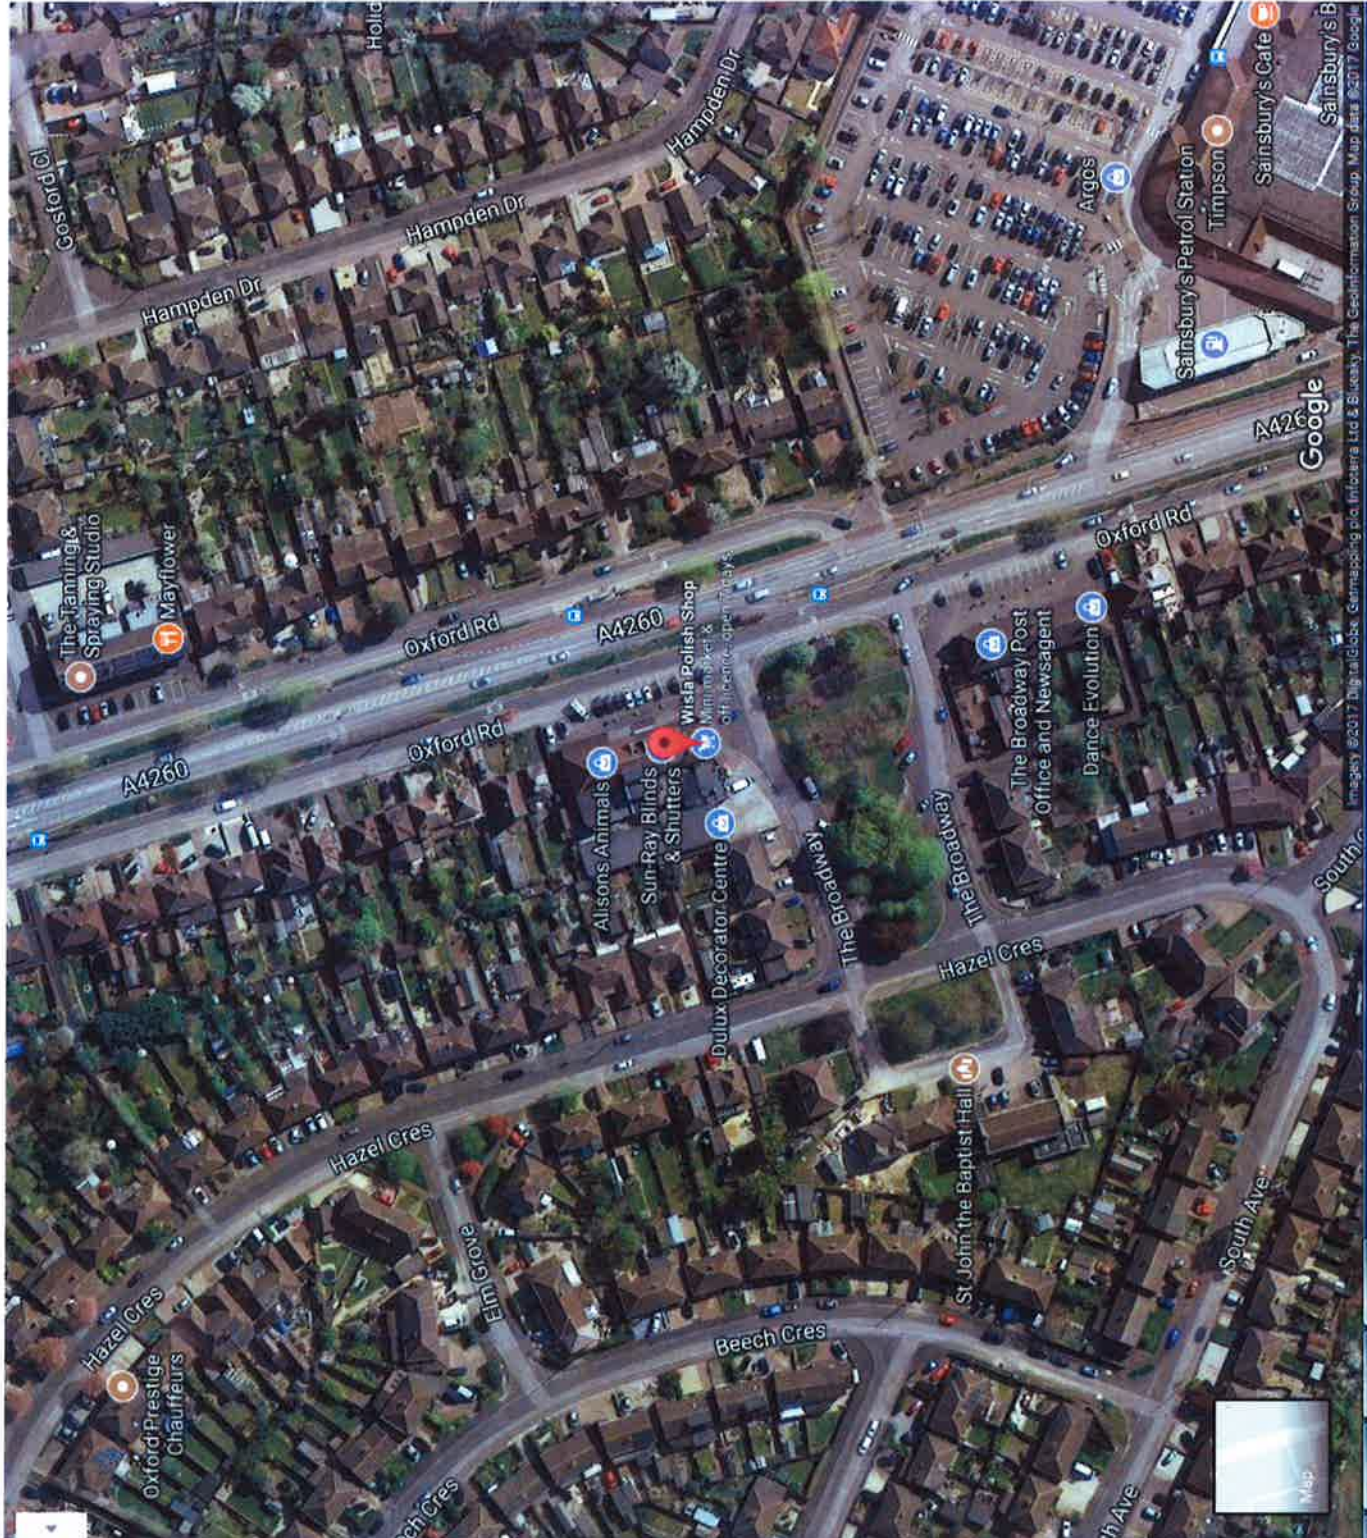

https://www.google.co.uk/maps/@51.8133442,-1.2789501,3a,75y,270m,pan/data=!3m1!1e3!1e1!1s0x49c6479844c6c71912:0160556

302 Oxford Rd - Google Maps

Notice the SVC Intranet

Google recommends using Chrome
Try a fast, secure browser with updates built in